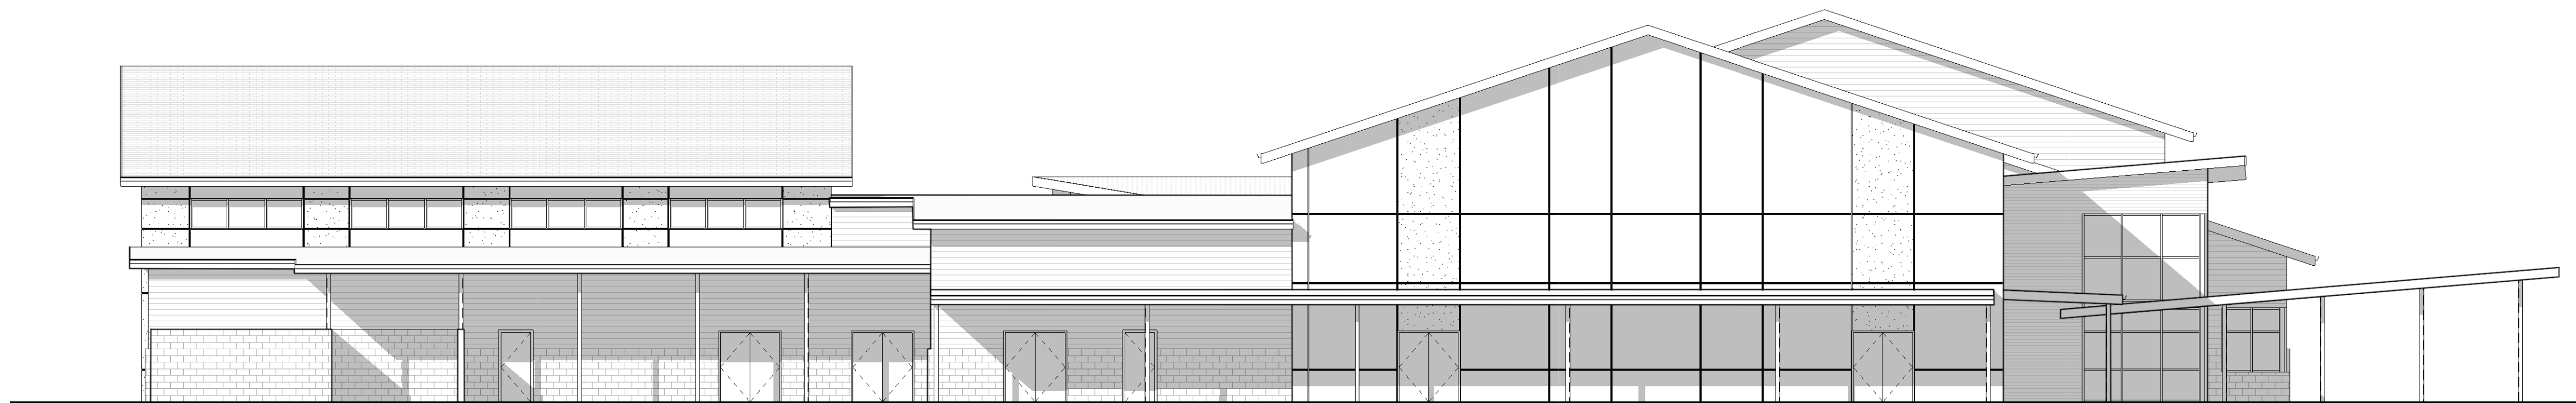

GROUND FLOOR PLAN - GYM AND CAFE

OAK GROVE ELEMENTARY SCHOOL

1500 NW OAK GROVE DRIVE, ALBANY OR 97321

NORTH ELEVATION - ADMIN AND GYM

NORTH ELEVATION - CLASSROOM

EAST ELEVATION

SOUTH ELEVATION - CAFE

SOUTH ELEVATION - CLASSROOM

WEST ELEVATION

OAK GROVE ELEMENTARY SCHOOL

1500 NW OAK GROVE DRIVE, ALBANY OR 97321

ENTRANCE - DESIGN OPTION 2

OAK GROVE ELEMENTARY SCHOOL

1500 NW OAK GROVE DRIVE, ALBANY OR 97321

PLAZA - DESIGN OPTION 2

OAK GROVE ELEMENTARY SCHOOL

1500 NW OAK GROVE DRIVE, ALBANY OR 97321

NORTH ELEVATION - ADMIN AND GYM

NORTH ELEVATION - CLASSROOM

EAST ELEVATION

DESIGN OPTION 2

SOUTH ELEVATION - CAFE

SOUTH ELEVATION - CLASSROOM

WEST ELEVATION