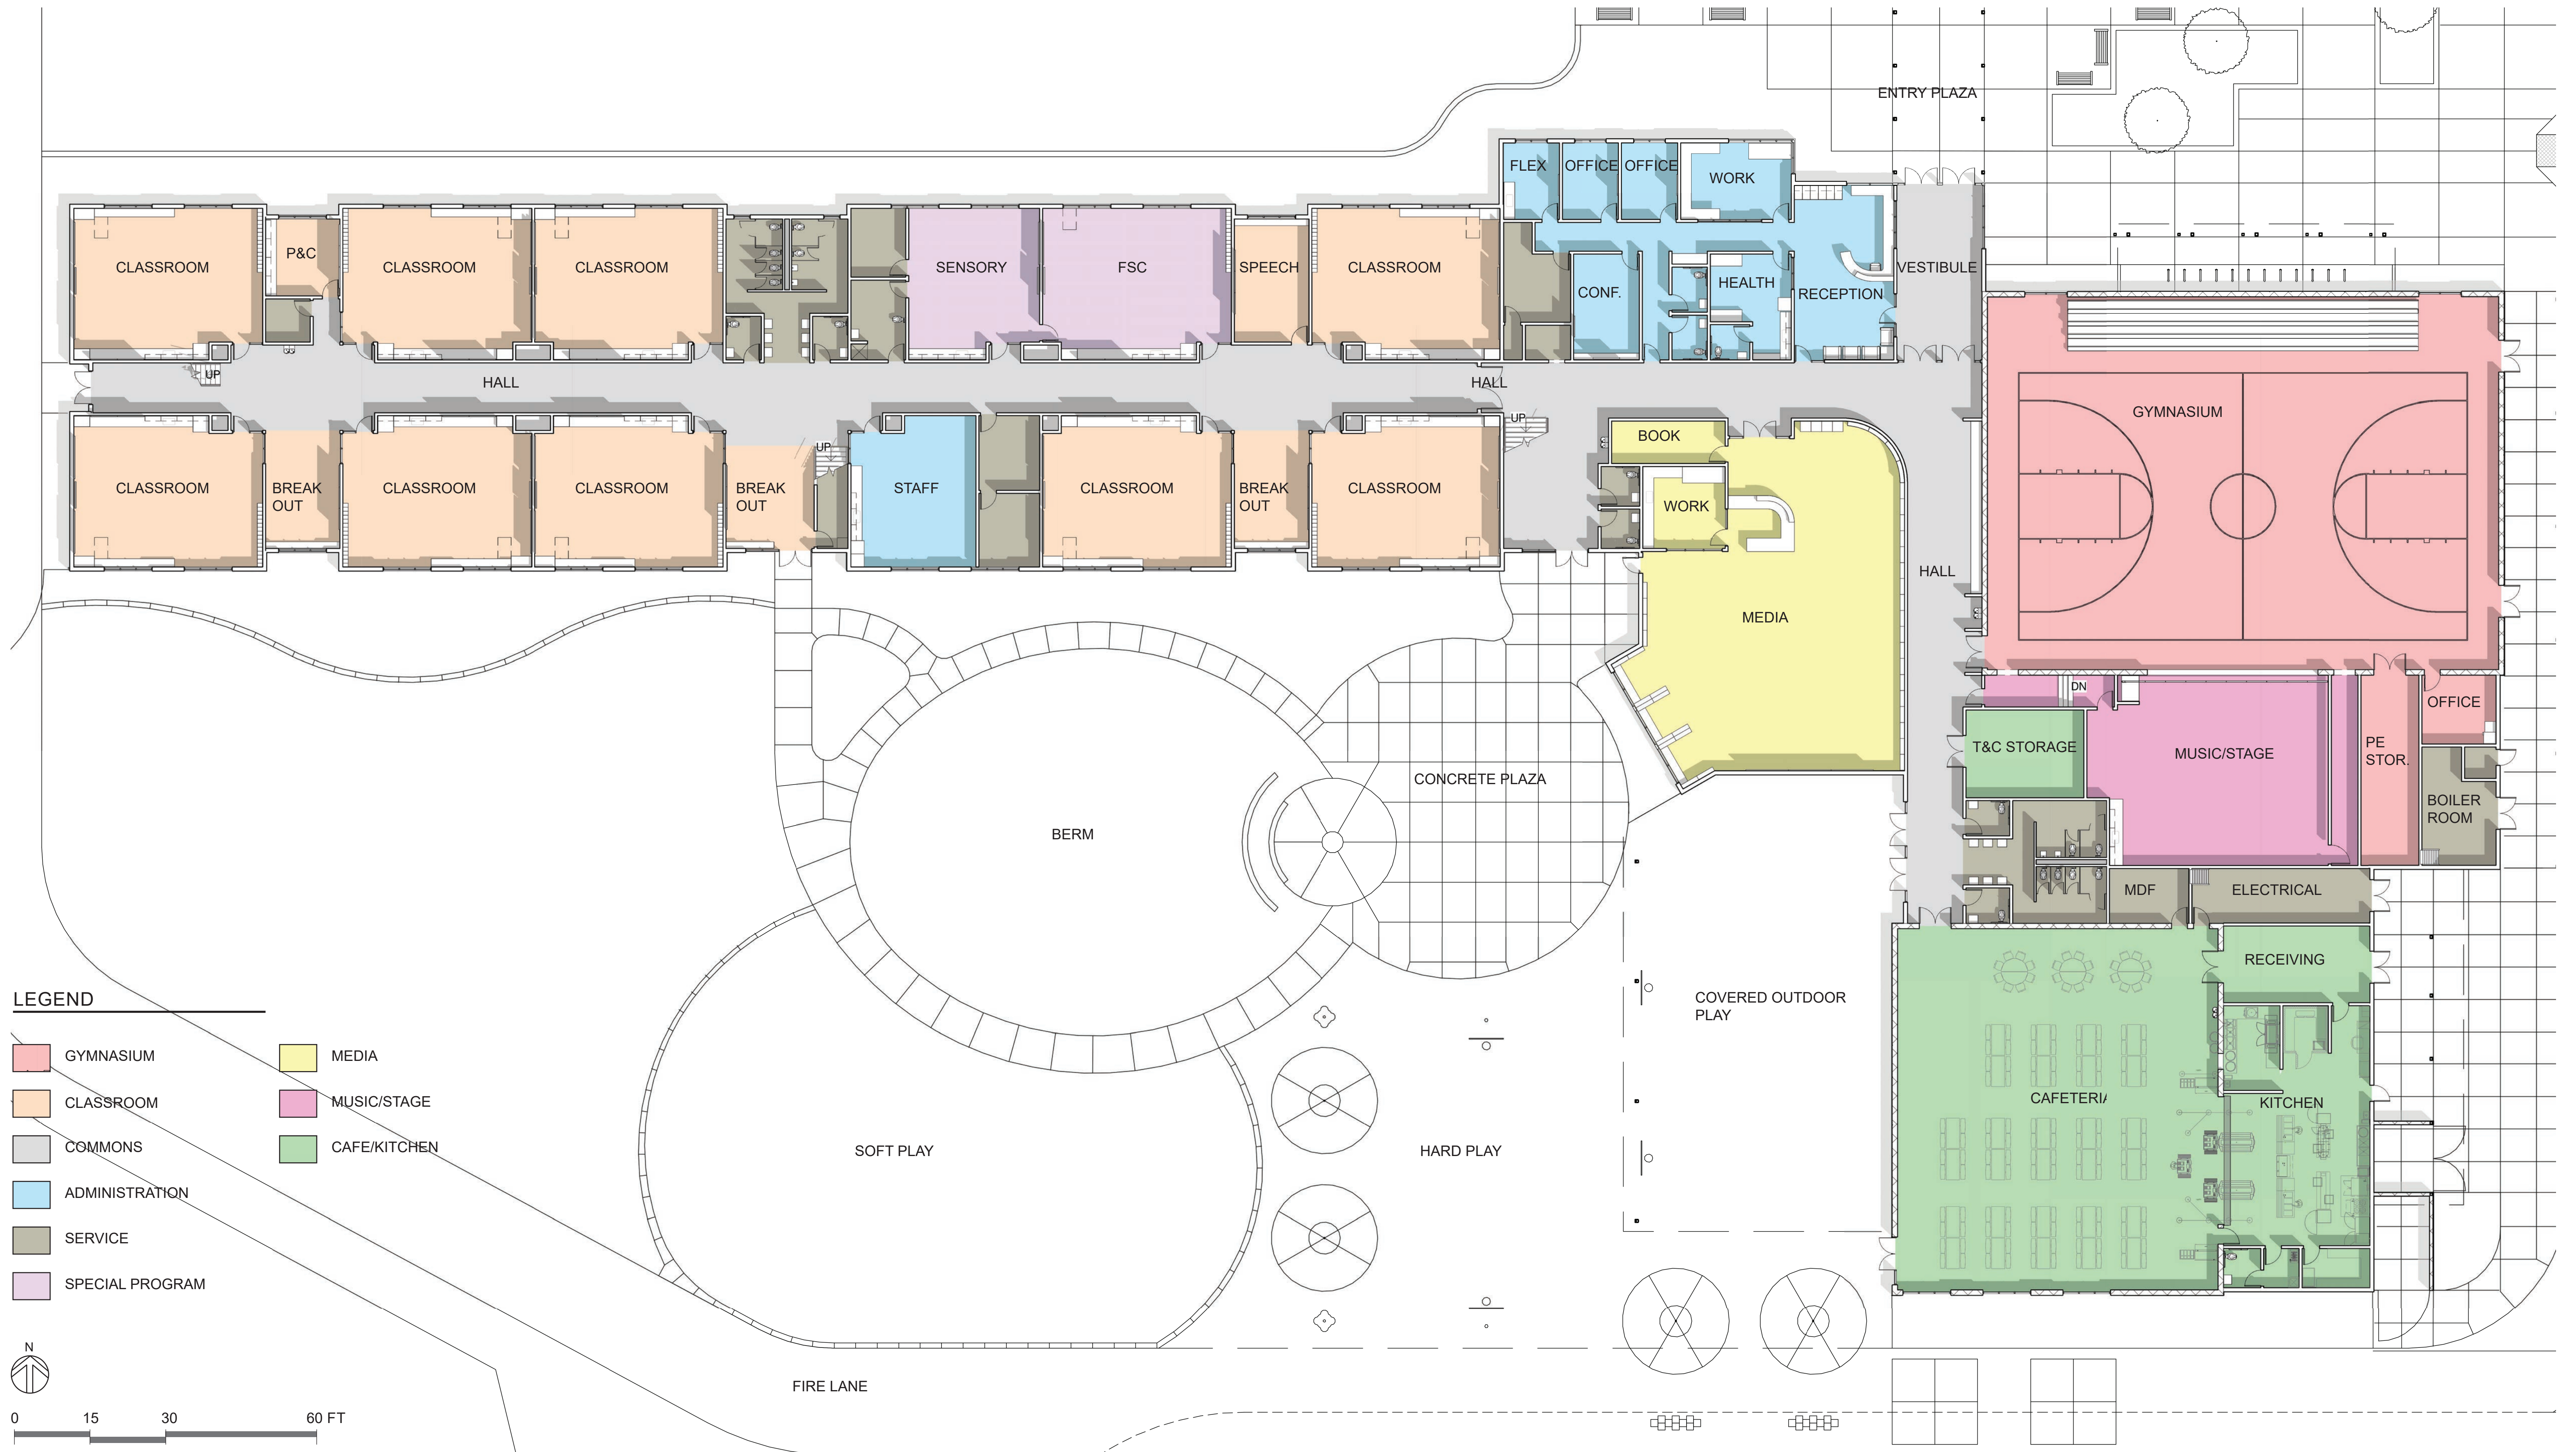

OAK GROVE ELEMENTARY SCHOOL

1500 NW OAK GROVE DRIVE, ALBANY OR 97321

OAK GROVE DRIVE

0 15 30 60 FT

SITE PLAN

OAK GROVE ELEMENTARY SCHOOL

1500 NW OAK GROVE DRIVE, ALBANY OR 97321

LEGEND

- GYMNASIUM
- CLASSROOM
- COMMONS
- ADMINISTRATION
- SERVICE
- SPECIAL PROGRAM
- MEDIA
- MUSIC/STAGE
- CAFE/KITCHEN

OVERALL FLOOR PLAN

OAK GROVE ELEMENTARY SCHOOL

1500 NW OAK GROVE DRIVE, ALBANY OR 97321

ENTRANCE

OAK GROVE ELEMENTARY SCHOOL

1500 NW OAK GROVE DRIVE, ALBANY OR 97321

PLAZA

OAK GROVE ELEMENTARY SCHOOL

1500 NW OAK GROVE DRIVE, ALBANY OR 97321

GROUND FLOOR PLAN - CLASSROOM

SECOND FLOOR PLAN - CLASSROOM

0 10 20 40 FT

GROUND FLOOR PLAN - ADMIN AND MEDIA

LEGEND

- GYMNASIUM
- CLASSROOM
- COMMONS
- ADMINISTRATION
- SERVICE
- SPECIAL PROGRAM
- MEDIA
- MUSIC/STAGE
- CAFE/KITCHEN

0 10 20 40 FT

OAK GROVE ELEMENTARY SCHOOL