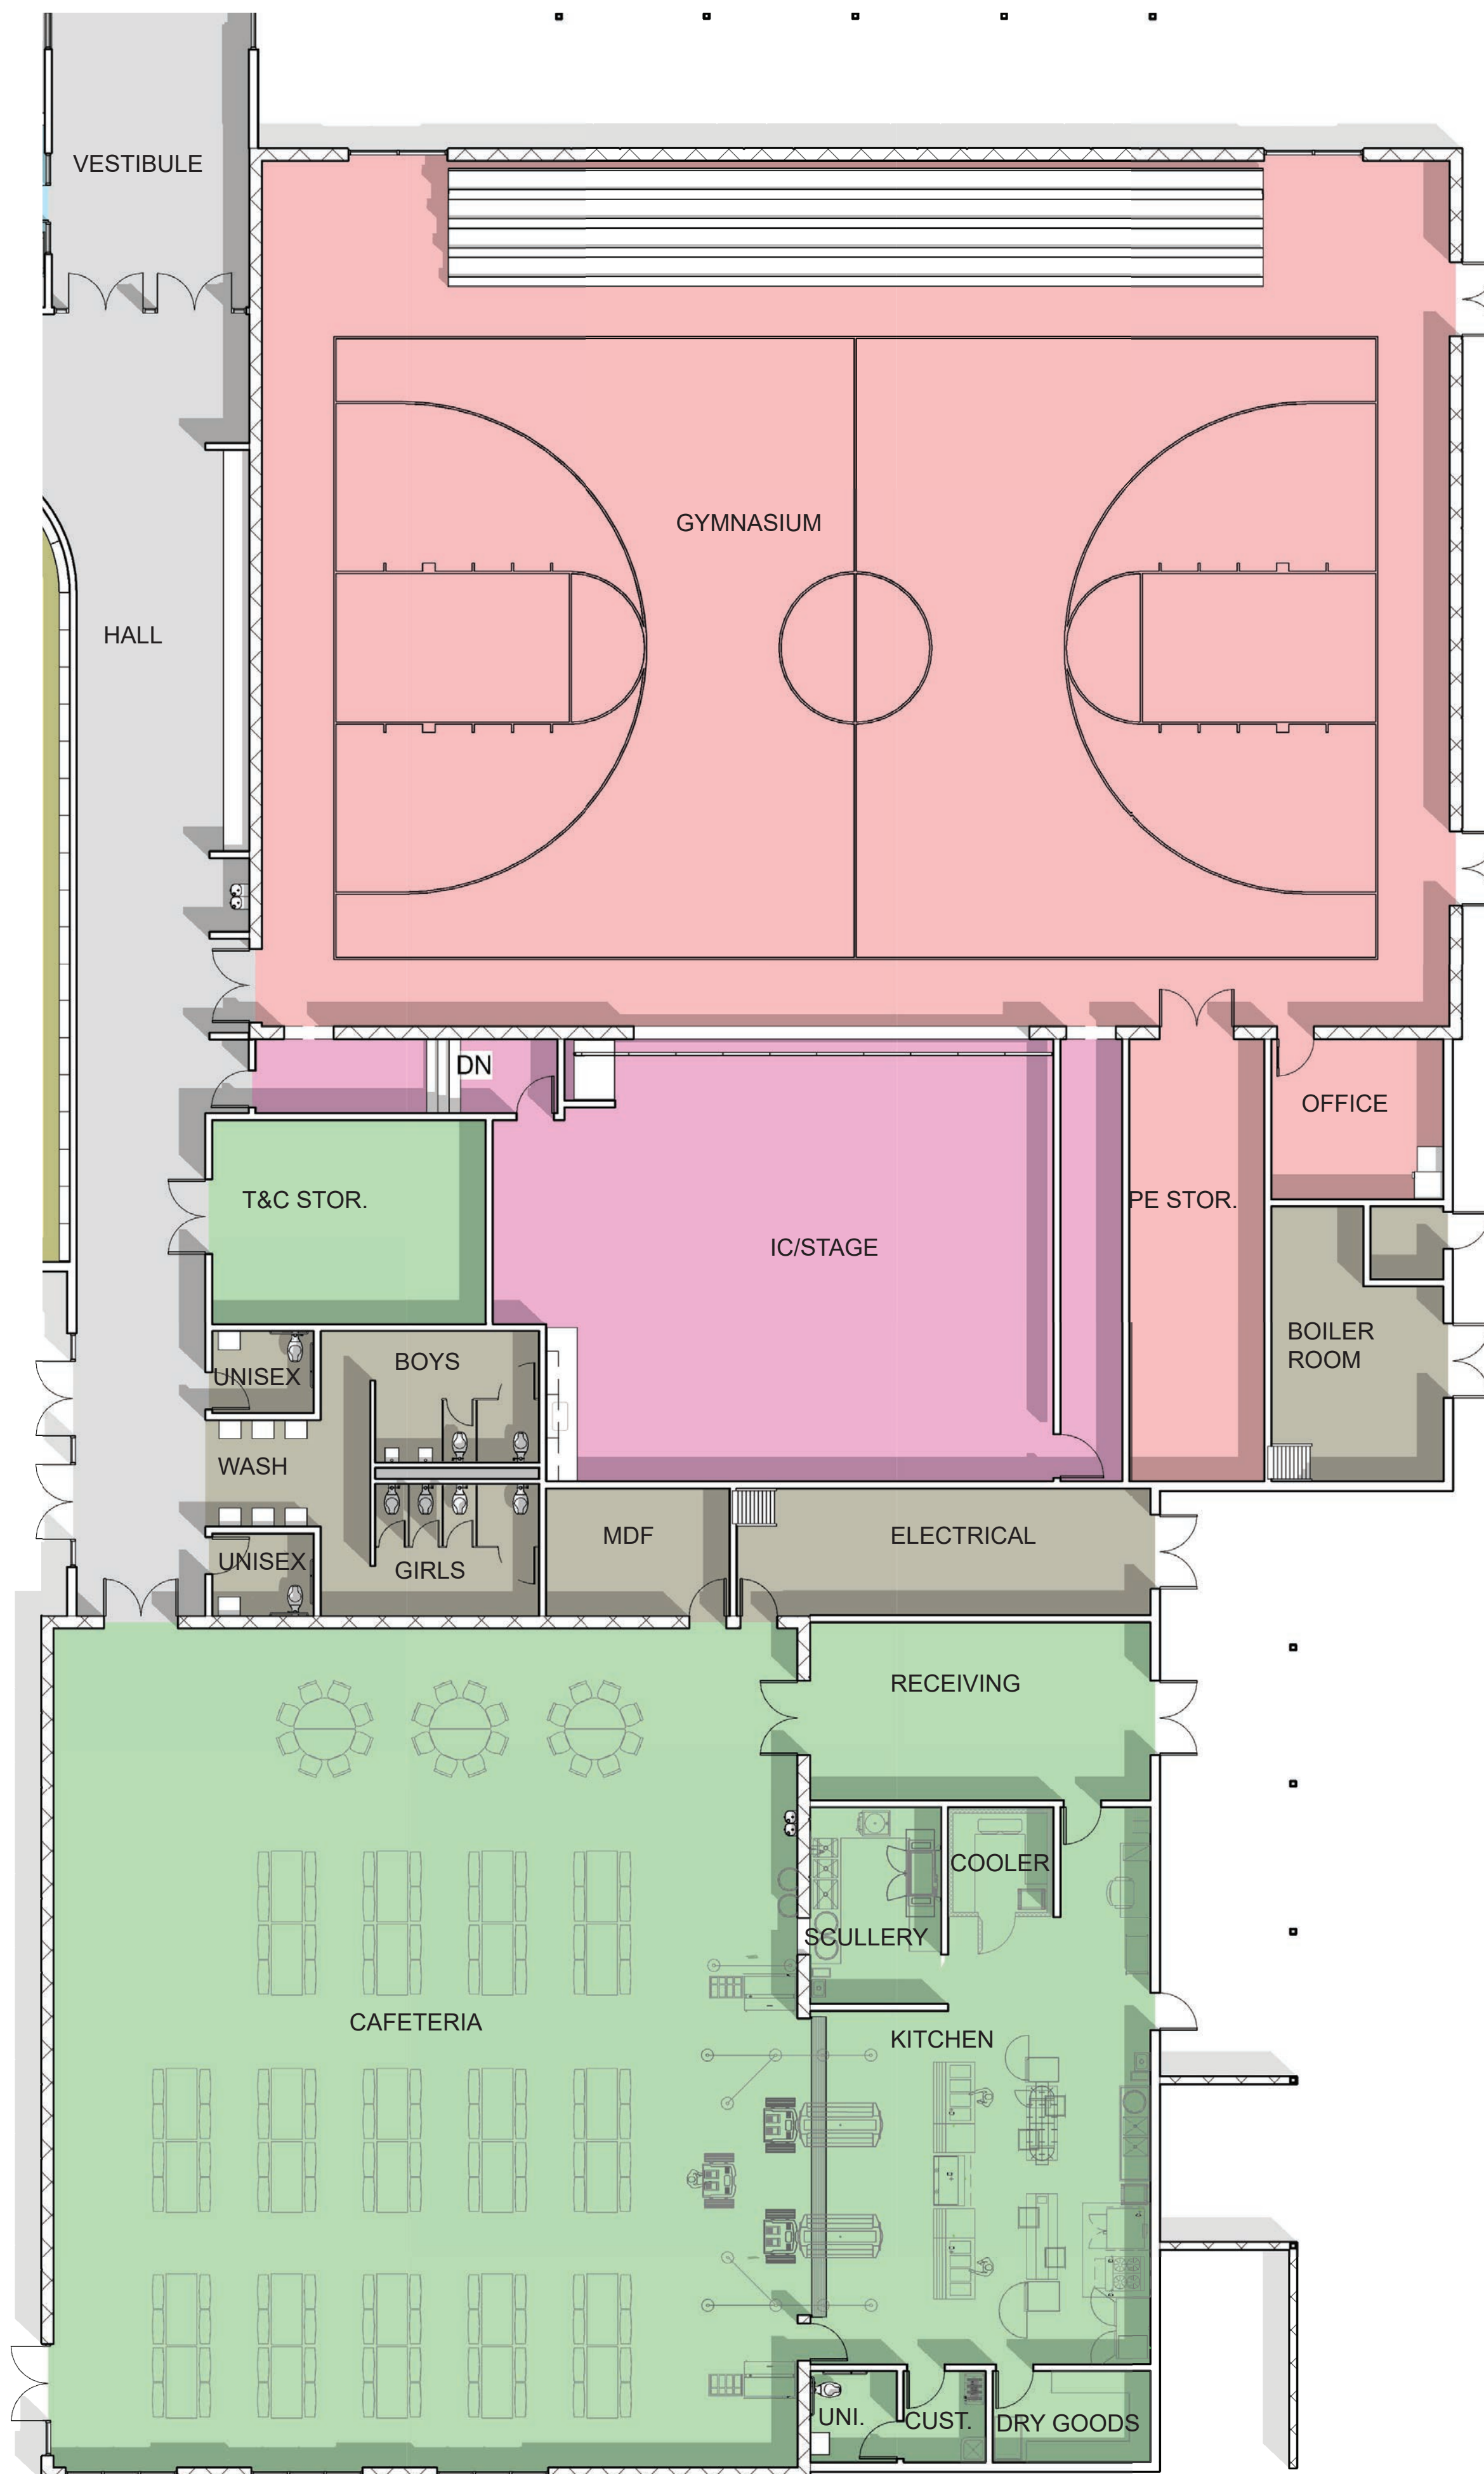

OAK GROVE ELEMENTARY SCHOOL

1500 NW OAK GROVE DRIVE, ALBANY OR 97321

LEGEND

GYMNASIUM	MEDIA
CLASSROOM	MUSIC/STAGE
COMMONS	CAFE/KITCHEN
ADMINISTRATION	
SERVICE	
SPECIAL PROGRAM	

GROUND FLOOR PLAN - GYM AND CAFE