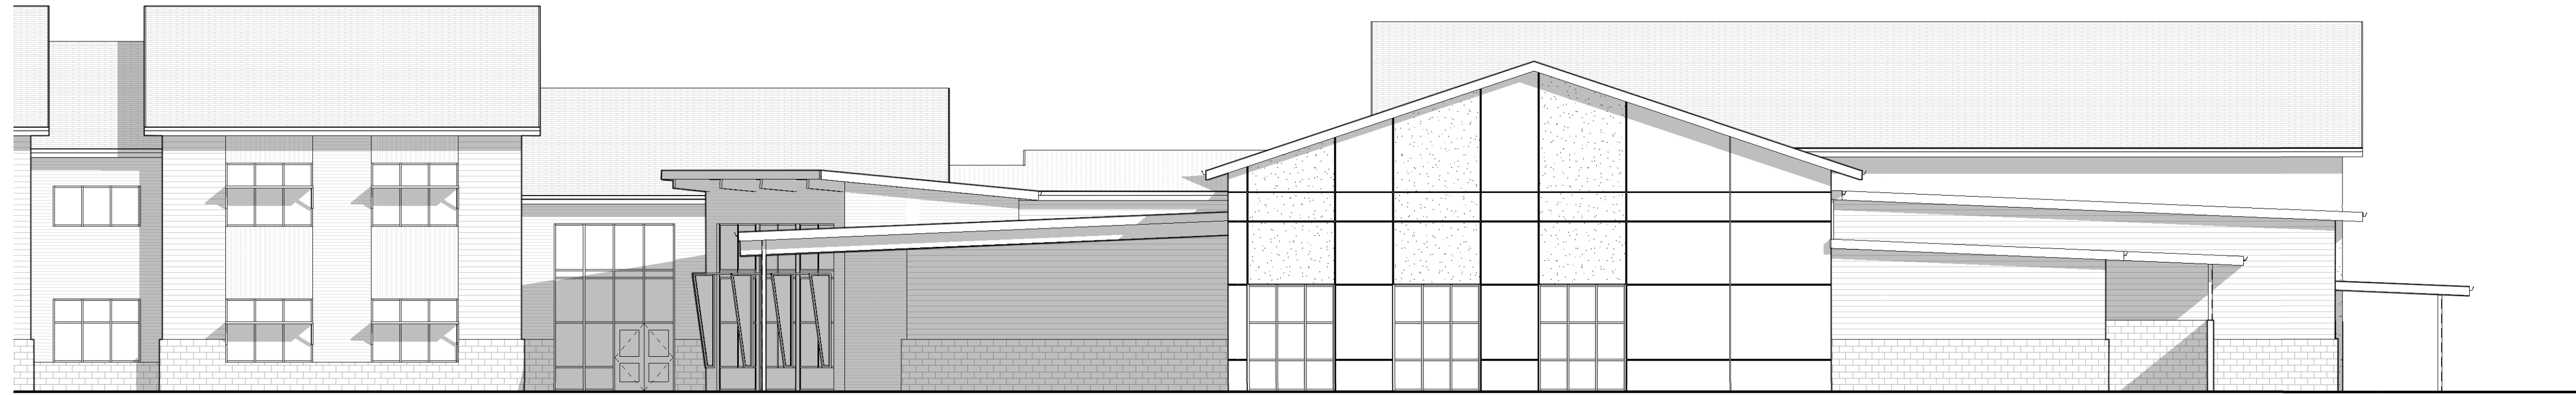

GROUND FLOOR PLAN - GYM AND CAFE

OAK GROVE ELEMENTARY SCHOOL

1500 NW OAK GROVE DRIVE, ALBANY OR 97321

NORTH ELEVATION - ADMIN AND GYM

NORTH ELEVATION - CLASSROOM

EAST ELEVATION

SOUTH ELEVATION - CAFE

SOUTH ELEVATION - CLASSROOM

WEST ELEVATION

OAK GROVE ELEMENTARY SCHOOL

1500 NW OAK GROVE DRIVE, ALBANY OR 97321

ENTRANCE - DESIGN OPTION 2

OAK GROVE ELEMENTARY SCHOOL

1500 NW OAK GROVE DRIVE, ALBANY OR 97321

PLAZA - DESIGN OPTION 2

OAK GROVE ELEMENTARY SCHOOL

1500 NW OAK GROVE DRIVE, ALBANY OR 97321

NORTH ELEVATION - ADMIN AND GYM

NORTH ELEVATION - CLASSROOM

EAST ELEVATION

DESIGN OPTION 2

SOUTH ELEVATION - CAFE

SOUTH ELEVATION - CLASSROOM

WEST ELEVATION