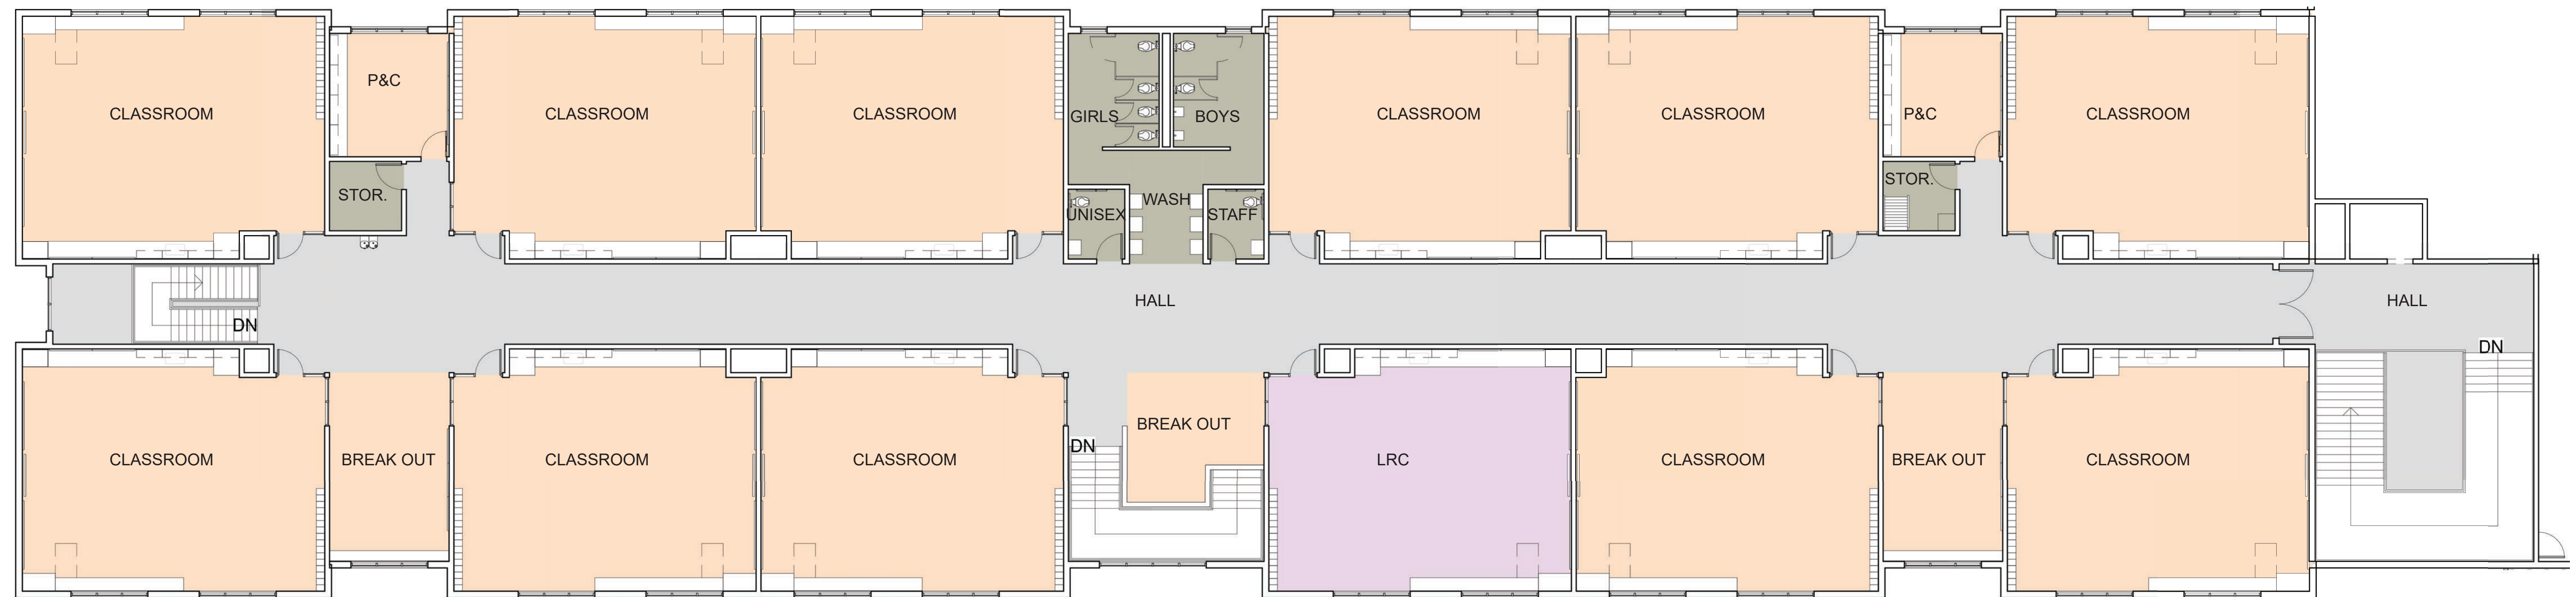

ENTRANCE

OAK GROVE ELEMENTARY SCHOOL

1500 NW OAK GROVE DRIVE, ALBANY OR 97321

PLAZA

OAK GROVE ELEMENTARY SCHOOL

1500 NW OAK GROVE DRIVE, ALBANY OR 97321

GROUND FLOOR PLAN - CLASSROOM

SECOND FLOOR PLAN - CLASSROOM

0 10 20 40 FT

GROUND FLOOR PLAN - ADMIN AND MEDIA

LEGEND

- GYMNASIUM
- CLASSROOM
- COMMONS
- ADMINISTRATION
- SERVICE
- SPECIAL PROGRAM
- MEDIA
- MUSIC/STAGE
- CAFE/KITCHEN

0 10 20 40 FT

OAK GROVE ELEMENTARY SCHOOL