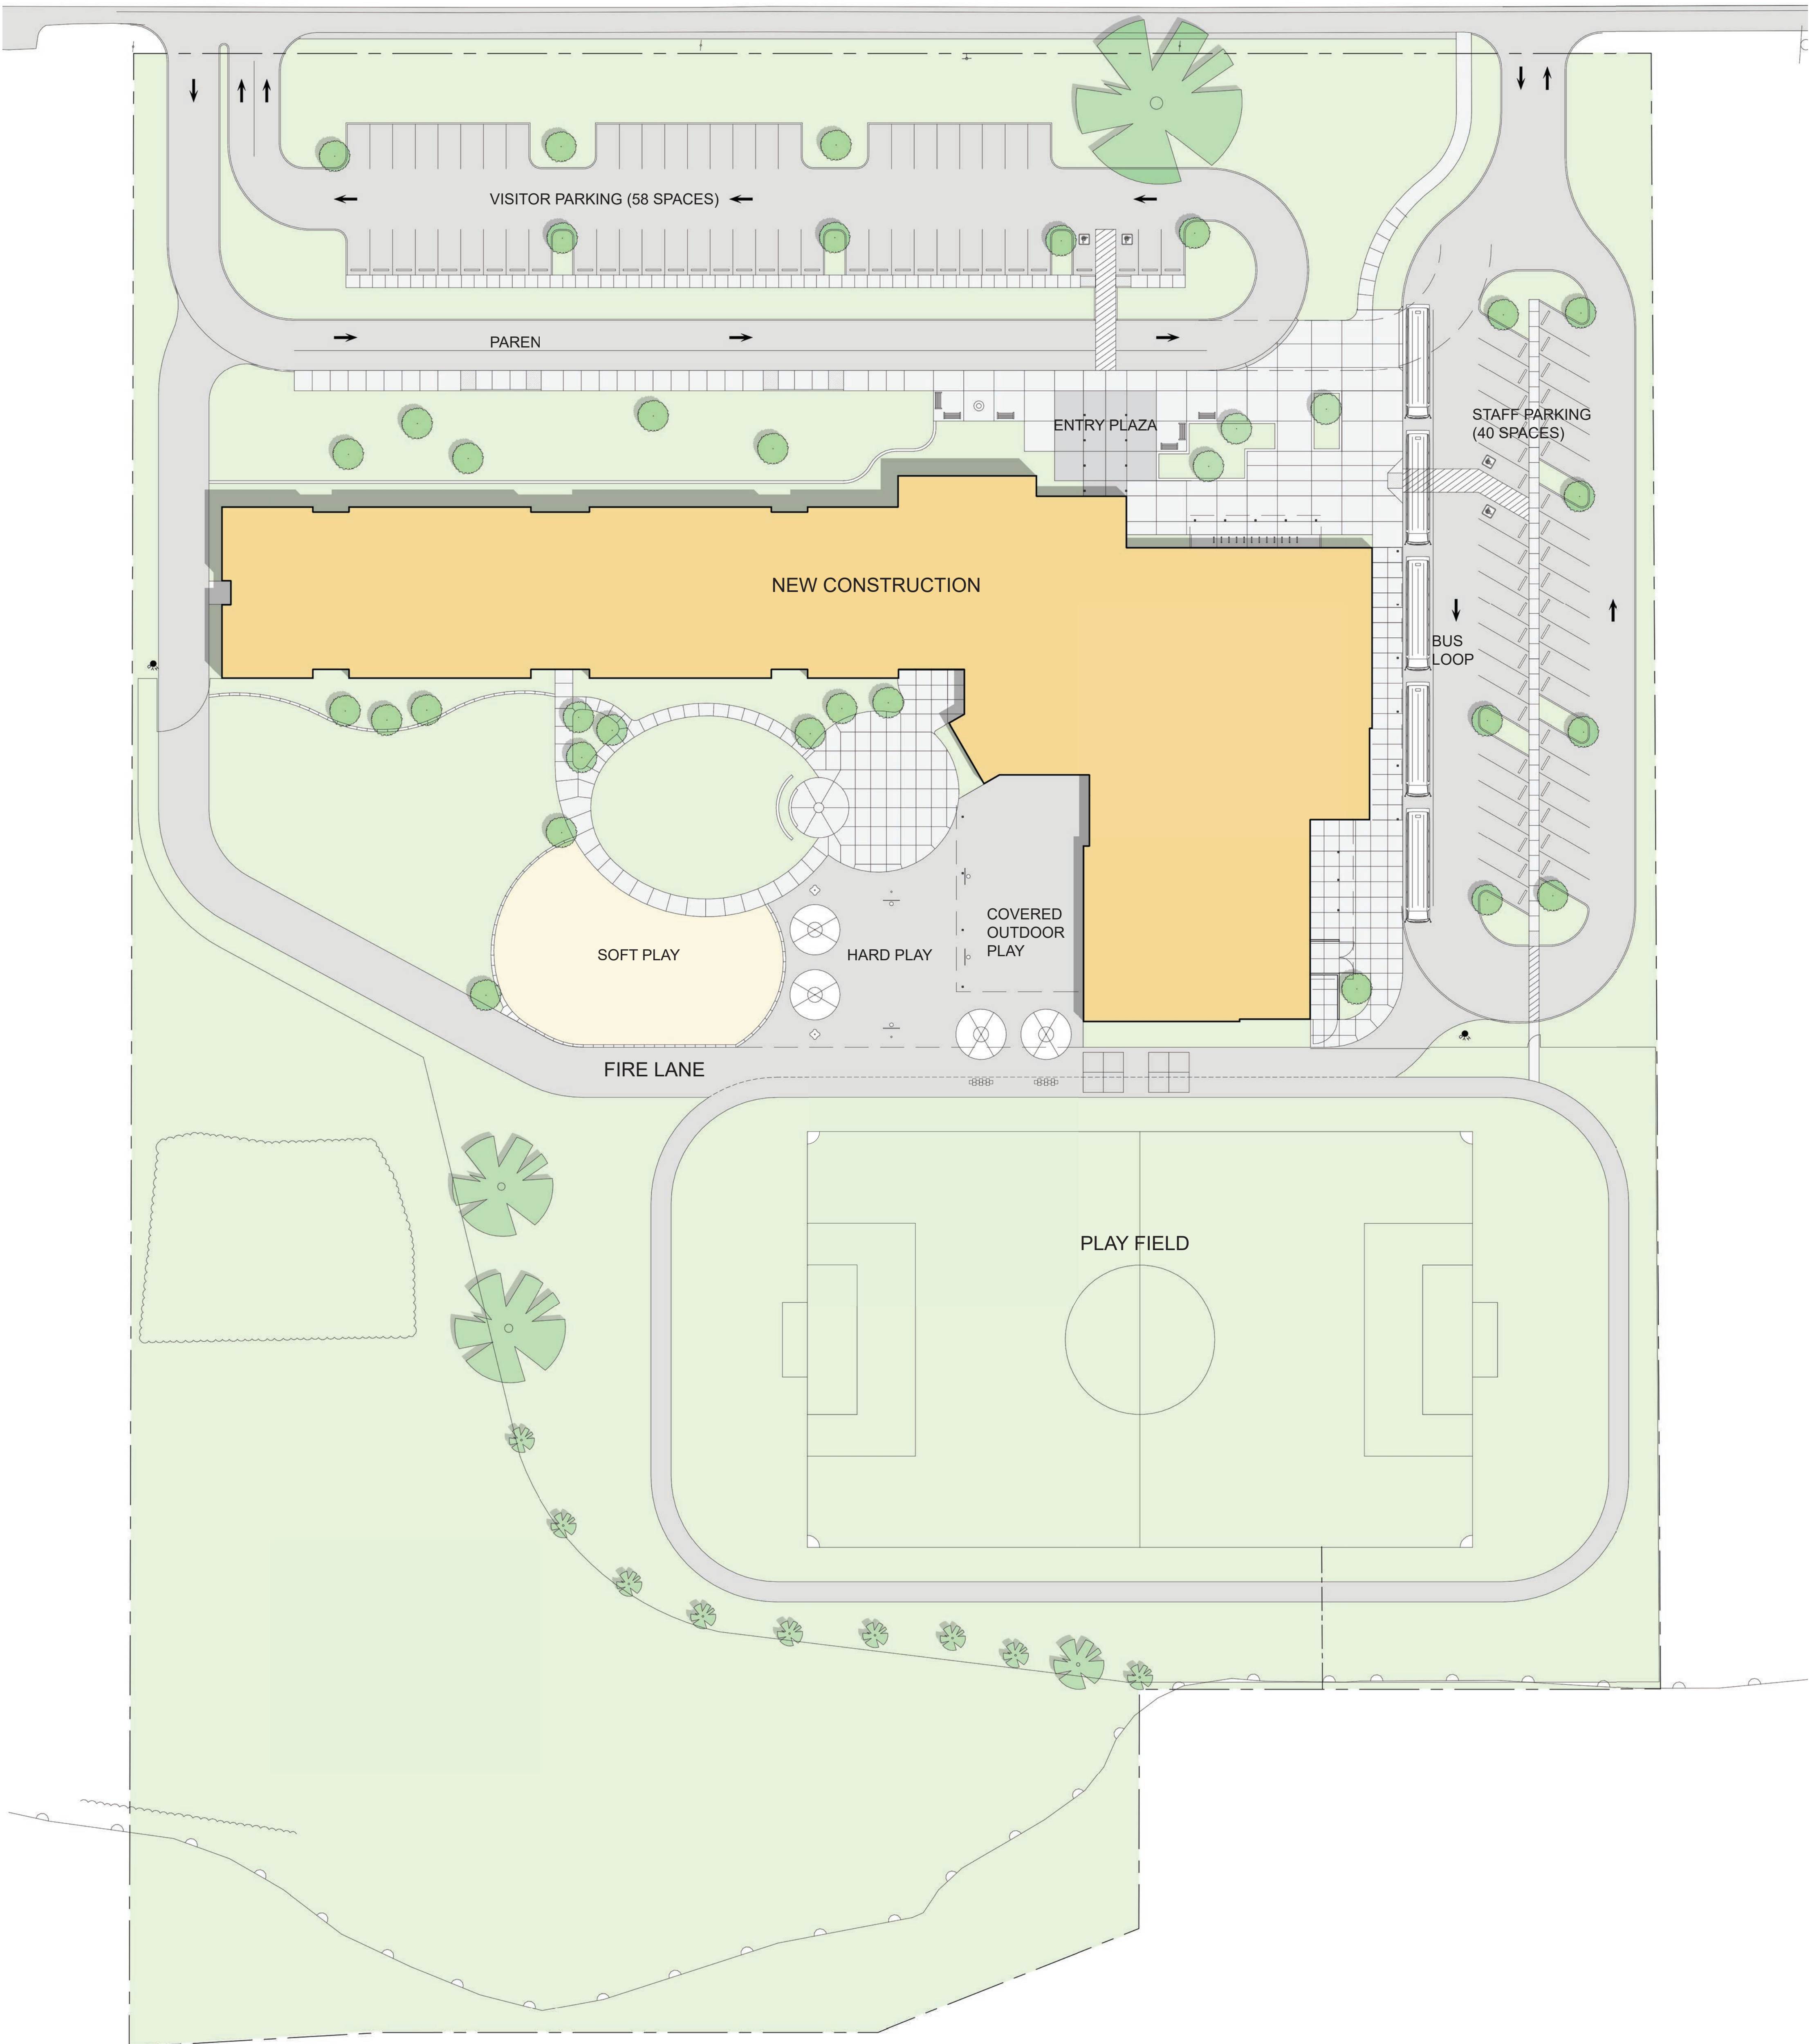

OAK GROVE ELEMENTARY SCHOOL

1500 NW OAK GROVE DRIVE, ALBANY OR 97321

OAK GROVE DRIVE

0 15 30 60 FT

SITE PLAN

OAK GROVE ELEMENTARY SCHOOL

1500 NW OAK GROVE DRIVE, ALBANY OR 97321

LEGEND

- GYMNASIUM
- CLASSROOM
- COMMONS
- ADMINISTRATION
- SERVICE
- SPECIAL PROGRAM
- MEDIA
- MUSIC/STAGE
- CAFE/KITCHEN

OVERALL FLOOR PLAN

OAK GROVE ELEMENTARY SCHOOL

1500 NW OAK GROVE DRIVE, ALBANY OR 97321

ENTRANCE

OAK GROVE ELEMENTARY SCHOOL

1500 NW OAK GROVE DRIVE, ALBANY OR 97321

PLAZA

OAK GROVE ELEMENTARY SCHOOL

1500 NW OAK GROVE DRIVE, ALBANY OR 97321

GROUND FLOOR PLAN - CLASSROOM

SECOND FLOOR PLAN - CLASSROOM

0 10 20 40 FT

GROUND FLOOR PLAN - ADMIN AND MEDIA

LEGEND

- GYMNASIUM
- CLASSROOM
- COMMONS
- ADMINISTRATION
- SERVICE
- SPECIAL PROGRAM
- MEDIA
- MUSIC/STAGE
- CAFE/KITCHEN

0 10 20 40 FT

OAK GROVE ELEMENTARY SCHOOL