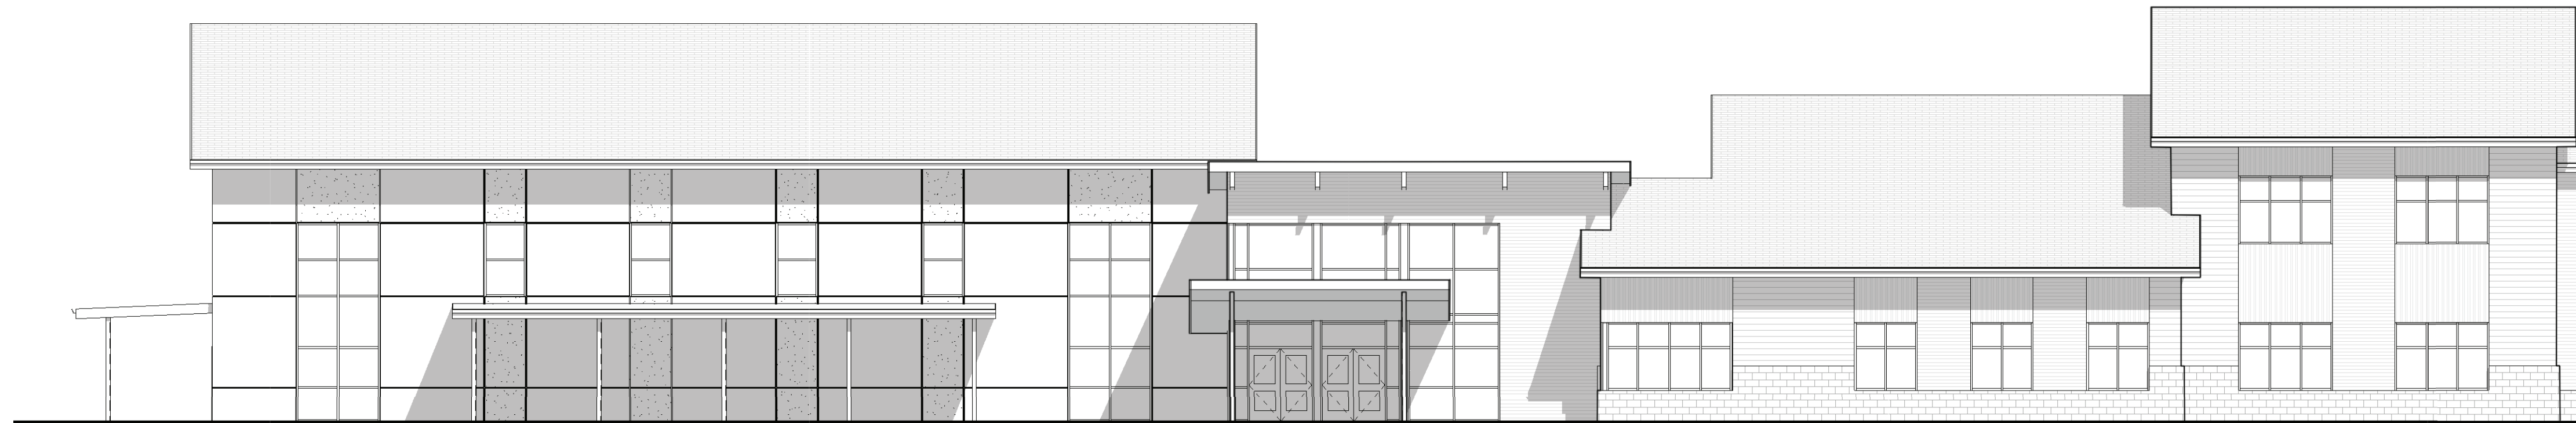

GROUND FLOOR PLAN - GYM AND CAFE

OAK GROVE ELEMENTARY SCHOOL

1500 NW OAK GROVE DRIVE, ALBANY OR 97321

NORTH ELEVATION - ADMIN AND GYM

NORTH ELEVATION - CLASSROOM

EAST ELEVATION

SOUTH ELEVATION - CAFE

SOUTH ELEVATION - CLASSROOM

1500 NW OAK GROVE DRIVE, ALBANY OR 97321

NORTH ELEVATION - ADMIN AND GYM

NORTH ELEVATION - CLASSROOM

EAST ELEVATION

DESIGN OPTION 2

SOUTH ELEVATION - CAFE

SOUTH ELEVATION - CLASSROOM

WEST ELEVATION