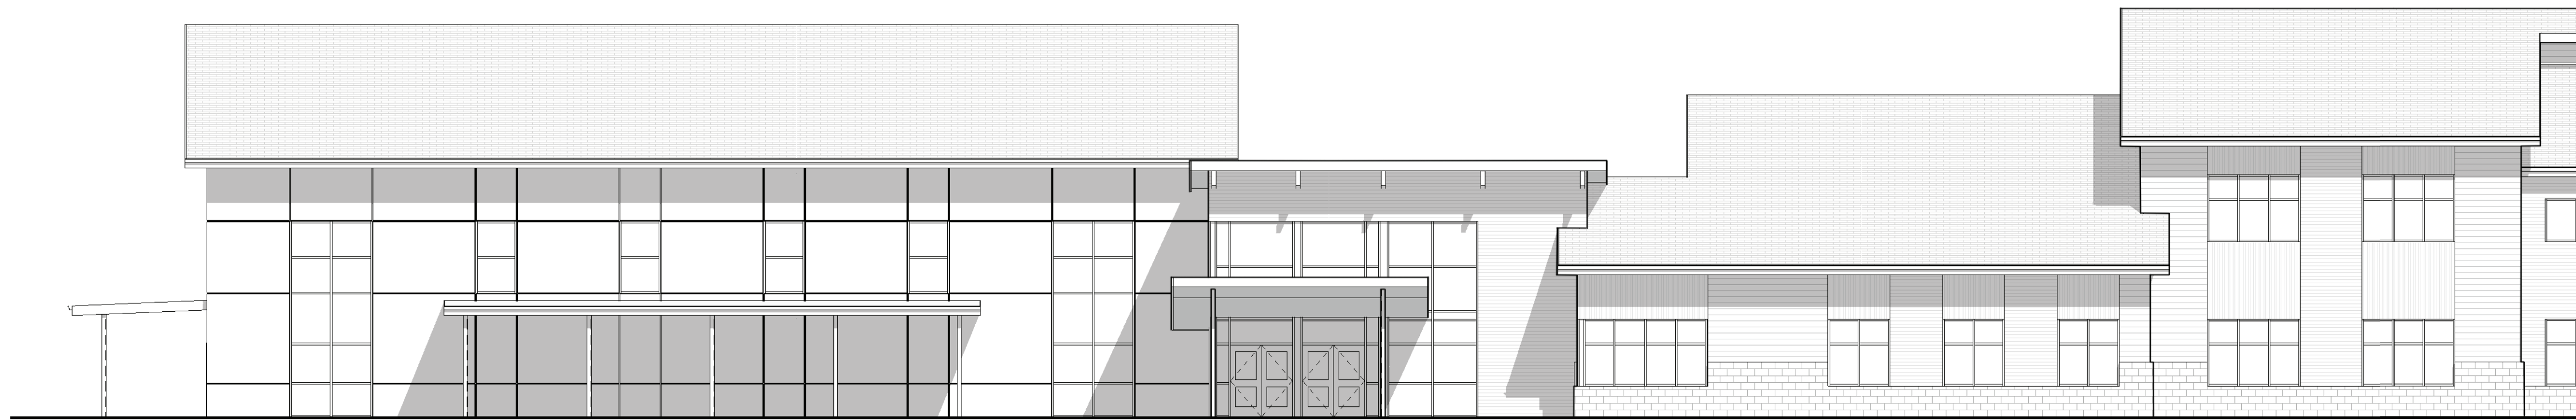

GROUND FLOOR PLAN - GYM AND CAFE

OAK GROVE ELEMENTARY SCHOOL

1500 NW OAK GROVE DRIVE, ALBANY OR 97321

NORTH ELEVATION - ADMIN AND GYM

NORTH ELEVATION - CLASSROOM

EAST ELEVATION

SOUTH ELEVATION - CAFE

SOUTH ELEVATION - CLASSROOM

WEST ELEVATION

OAK GROVE ELEMENTARY SCHOOL

1500 NW OAK GROVE DRIVE, ALBANY OR 97321

ENTRANCE - DESIGN OPTION 2

OAK GROVE ELEMENTARY SCHOOL

1500 NW OAK GROVE DRIVE, ALBANY OR 97321

PLAZA - DESIGN OPTION 2

OAK GROVE ELEMENTARY SCHOOL

1500 NW OAK GROVE DRIVE, ALBANY OR 97321

NORTH ELEVATION - ADMIN AND GYM

NORTH ELEVATION - CLASSROOM

EAST ELEVATION

DESIGN OPTION 2

SOUTH ELEVATION - CAFE

SOUTH ELEVATION - CLASSROOM

WEST ELEVATION