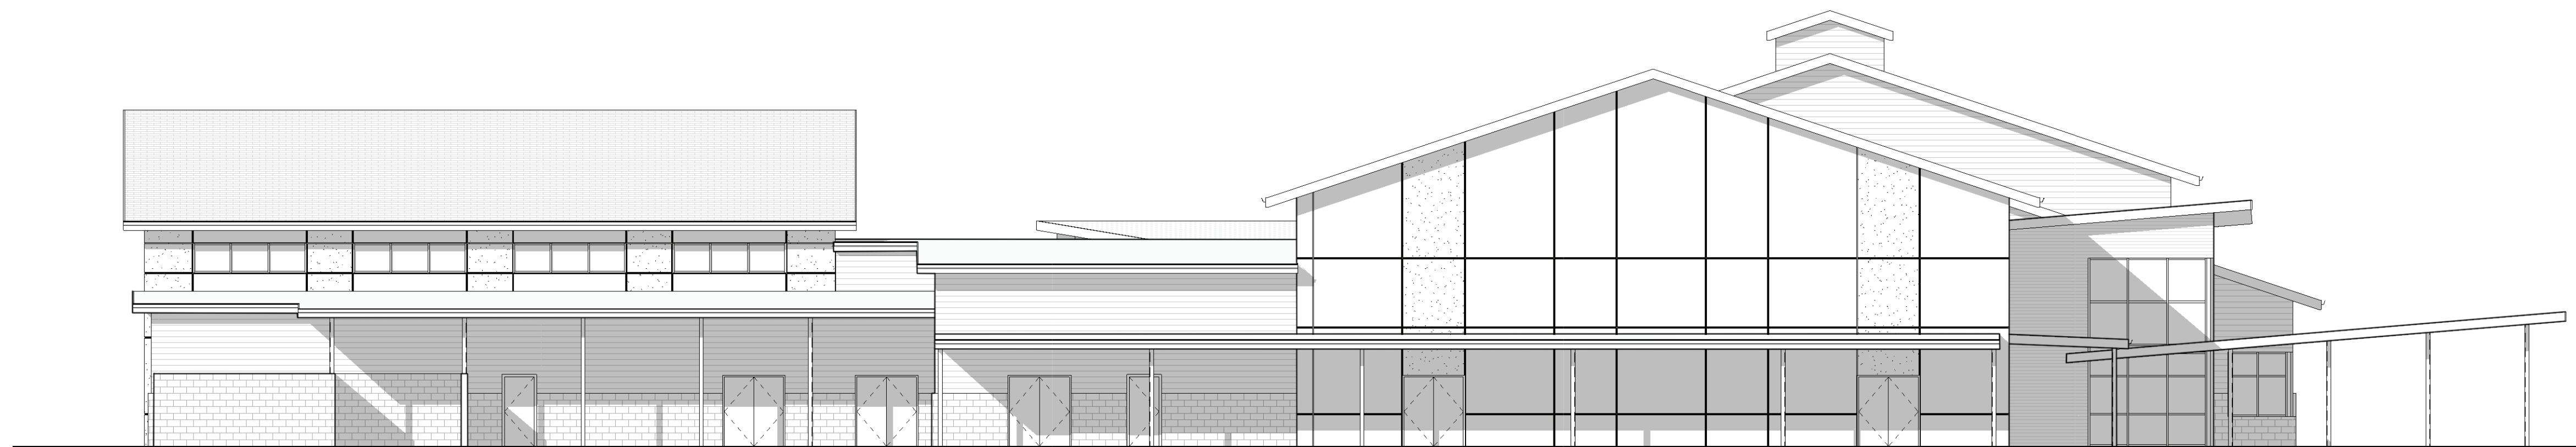

GROUND FLOOR PLAN - GYM AND CAFE

OAK GROVE ELEMENTARY SCHOOL

1500 NW OAK GROVE DRIVE, ALBANY OR 97321

NORTH ELEVATION - ADMIN AND GYM

NORTH ELEVATION - CLASSROOM

EAST ELEVATION

SOUTH ELEVATION - CAFE

SOUTH ELEVATION - CLASSROOM

WEST ELEVATION

OAK GROVE ELEMENTARY SCHOOL

1500 NW OAK GROVE DRIVE, ALBANY OR 97321

ENTRANCE - DESIGN OPTION 2

OAK GROVE ELEMENTARY SCHOOL

1500 NW OAK GROVE DRIVE, ALBANY OR 97321

PLAZA - DESIGN OPTION 2

OAK GROVE ELEMENTARY SCHOOL

1500 NW OAK GROVE DRIVE, ALBANY OR 97321

NORTH ELEVATION - ADMIN AND GYM

NORTH ELEVATION - CLASSROOM

EAST ELEVATION

DESIGN OPTION 2

SOUTH ELEVATION - CAFE

SOUTH ELEVATION - CLASSROOM

WEST ELEVATION