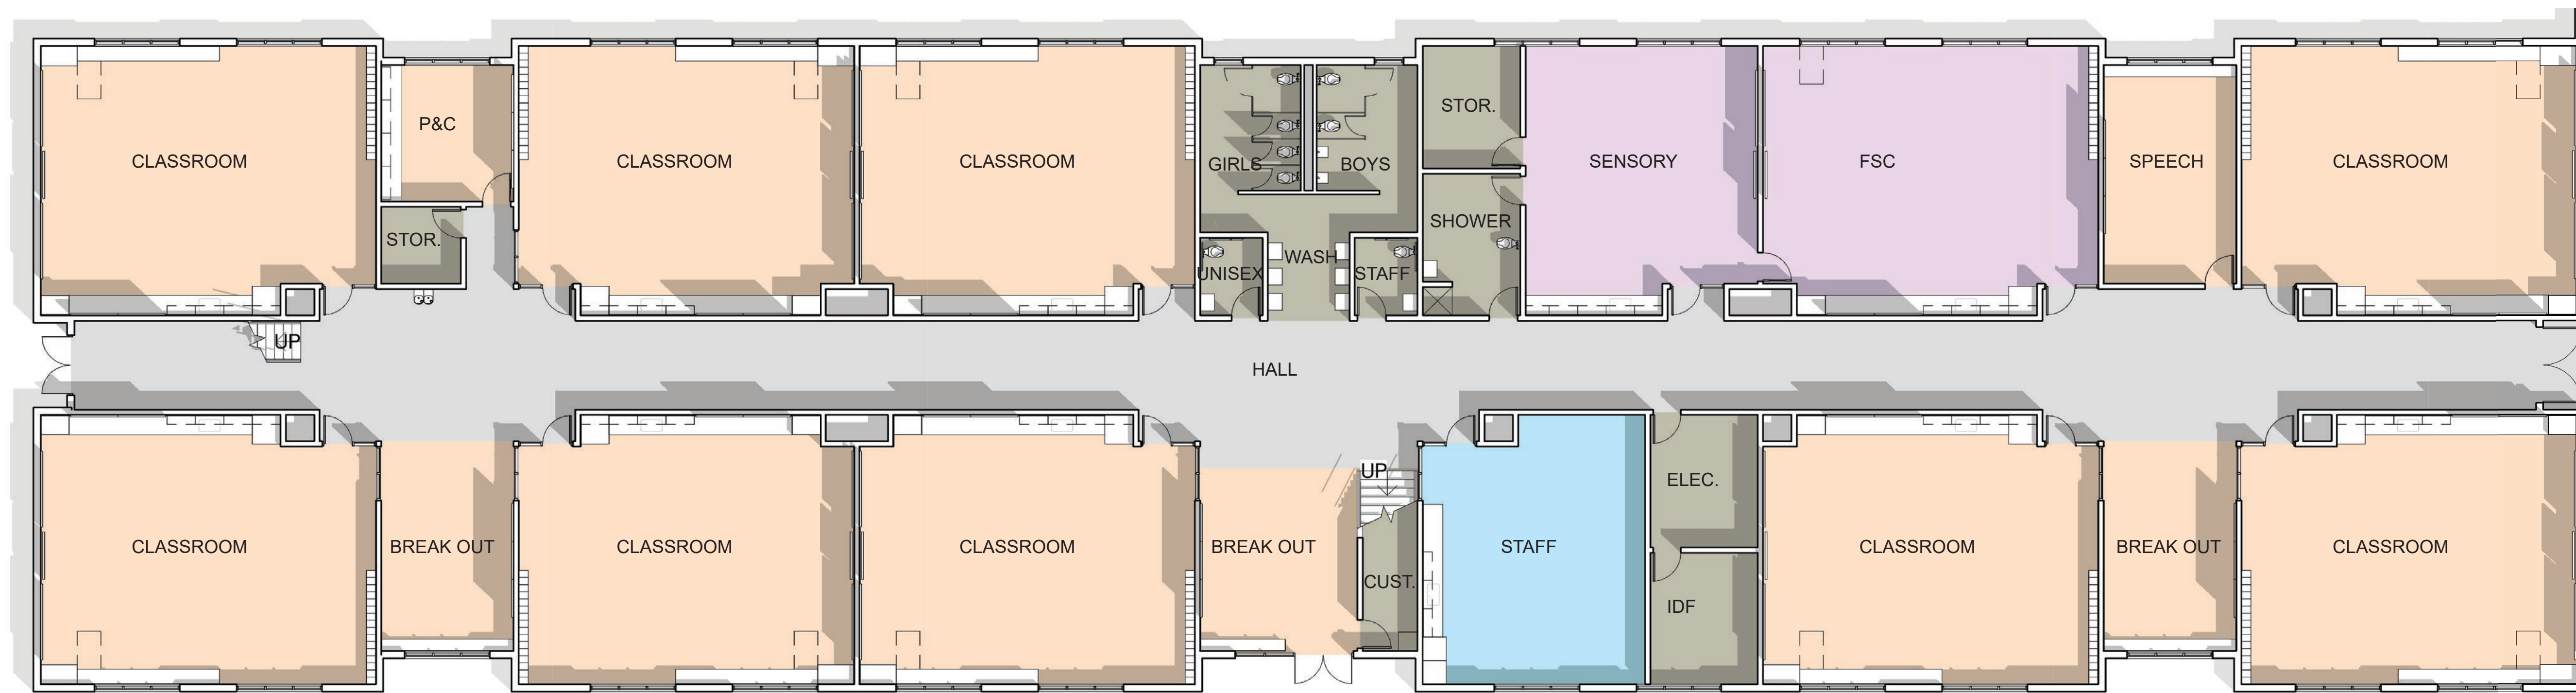

ENTRANCE

OAK GROVE ELEMENTARY SCHOOL

1500 NW OAK GROVE DRIVE, ALBANY OR 97321

PLAZA

OAK GROVE ELEMENTARY SCHOOL

1500 NW OAK GROVE DRIVE, ALBANY OR 97321

GROUND FLOOR PLAN - CLASSROOM

SECOND FLOOR PLAN - CLASSROOM

0 10 20 40 FT

GROUND FLOOR PLAN - ADMIN AND MEDIA

LEGEND

- GYMNASIUM
- CLASSROOM
- COMMONS
- ADMINISTRATION
- SERVICE
- SPECIAL PROGRAM
- MEDIA
- MUSIC/STAGE
- CAFE/KITCHEN

0 10 20 40 FT

OAK GROVE ELEMENTARY SCHOOL